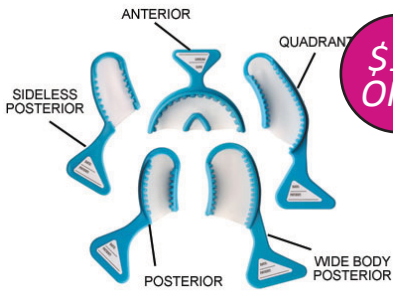

Sultan 3-Way Disposable Trays

$15 OFF!

- Assorted pkt 40, Anterior pkt 35, Quadrant pkt 35, Posterior pkt 50, Posterior Sideless pkt 50

SU-AD3300_
Pkt 35, 40 or 50
Was from $89.95

$74.95 each

Roeko Endo Frost Spray & Pellets

Buy any 2 get 20% OFF!

RO-240000
Cold Spray, 200ml
Normally $25.00

RO-240001
Endo Frost Pellets 500 pcs
Normally $24.20